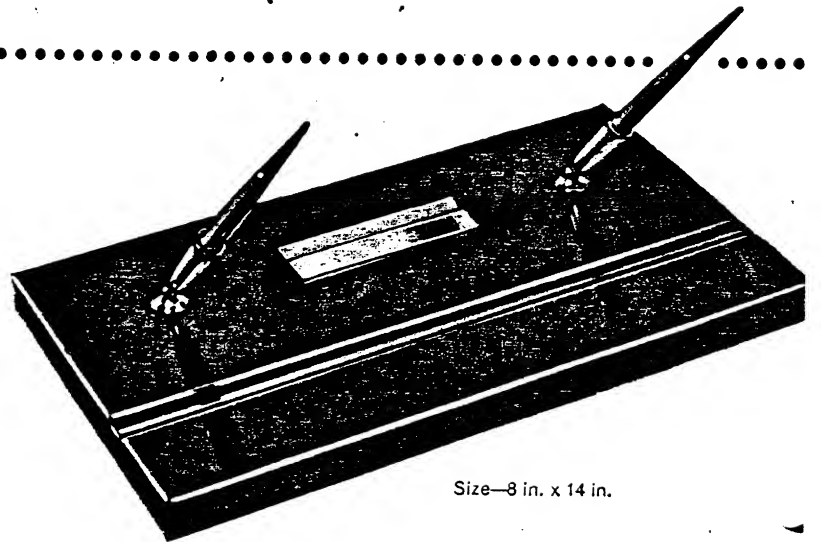

1-65I

Italian Marble
With Two 92SD White Dot Pens
$65.00

With Other Combinations:
92SD and RL4D Stratowriter
and Metal Sockets **$65.00**
92SD and LD6 Pencil **$60.50**
Two 55SD Sheaffer Pens **$56.00**
55SD Pen and LD6 Pencil **$56.00**

Size—8 in. x 14 in.